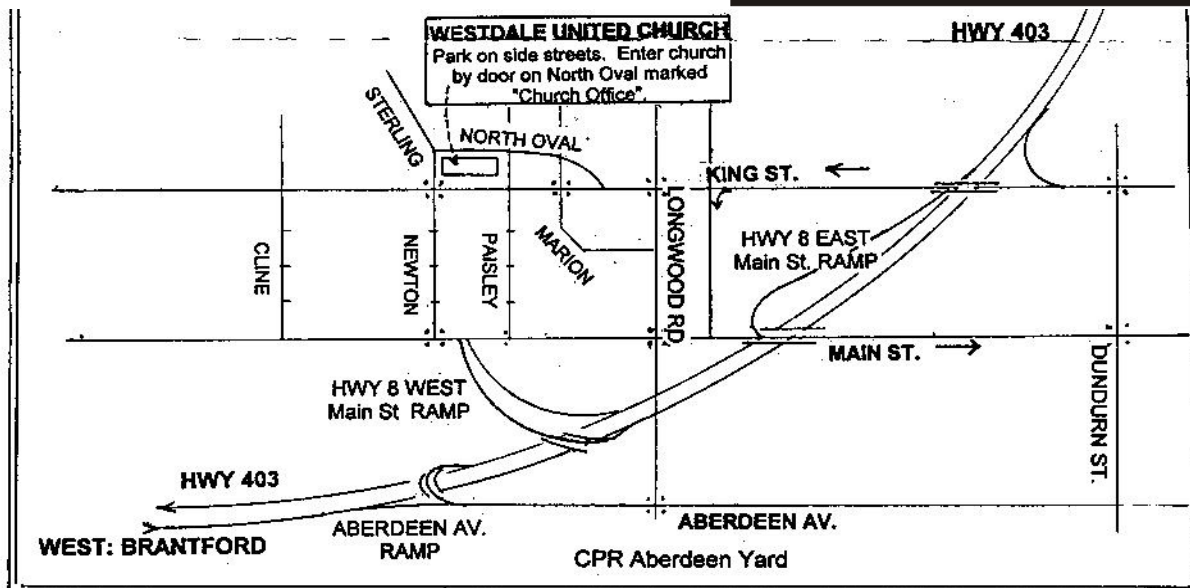

March
ID Meet

Join us for a day of
“NARROW GAUGE
FUN AND
EDUCATION”

Saturday March 4, 2006

Westdale United Church
use door marked "Church Office"
99 North Oval, Hamilton, ON

Registration opens at 9:30 am

Meet starts at 10 am

Admission: $3 members, $5 Non-members